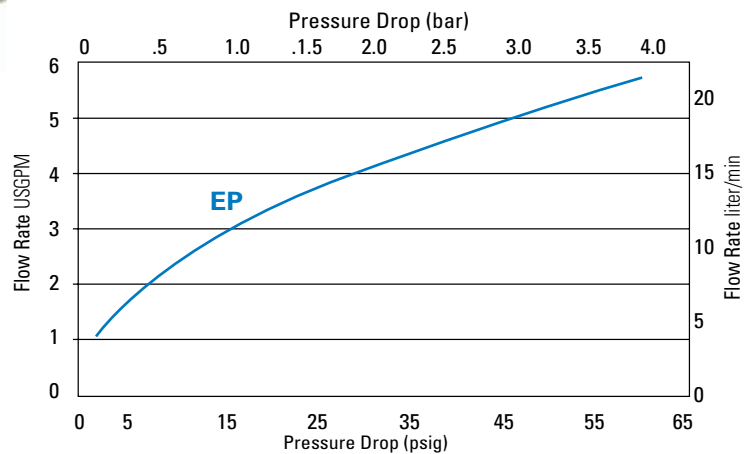

Features

- Improved single mold barb design
- Ergonomically designed

Benefits

- Dependability: Single mold barb design eliminates leak points.
- Easy to Use: Ergonomically designed for easier gripping while making connections.
- Reliable: Barb design provides greater resistance to tubing pull off.

Applications

- Chemical / Inkjet
- Medical Equipment
- Material Handling
- Food & Beverage
- Fluid

1/4" Open Flow In-Line Flow Rate vs. Pressure Drop

Powering Business Worldwide

EP Series

Quick Connect Plastic Coupling