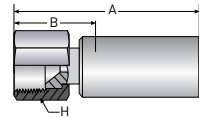

## 102TX- NPT Female

Material: Nipple - Carbon steel, zinc-plated  
Shell - Carbon steel, zinc-plated

Part Number	Nominal I.D.				Thread Size	A Overall Length		B Cutoff Allowance		H Wrench Flats		Maximum Working Pressure	
	DN	Size	inch	mm		inch	mm	inch	mm	inch	mm	psi	bar
#													
102TX-4-04-PL	6	-04	1/4	6.40	1/4" - 18	1.77	45	1.10	28	0.47	12	15,000	1,030

## 106TX- JIC 37° Female Flare

Material: Nipple - Carbon steel, zinc-plated  
Shell - Carbon steel, zinc-plated  
Nut - Carbon steel, zinc-plated

Part Number	Nominal I.D.				Thread Size	A Overall Length		B Cutoff Allowance		H Hex		Maximum Working Pressure	
	DN	Size	inch	mm		inch	mm	inch	mm	inch	mm	psi	bar
#													
106TX-4-025W	4	-025	5/32	4.0	7/16" - 20	1.73	44	0.83	21	0.68	17	10,000	690
106TX-4-03W	5	-03	3/16	4.8	7/16" - 20	2.64	67	1.58	40	0.75	19	10,000	690
106TX-4-04W	6	-04	1/4	6.4	7/16" - 20	2.64	67	1.58	40	0.75	19	10,000	690
106TX-6-04W	6	-04	1/4	6.4	9/16" - 18	2.09	53	1.02	26	0.75	19	10,000	690