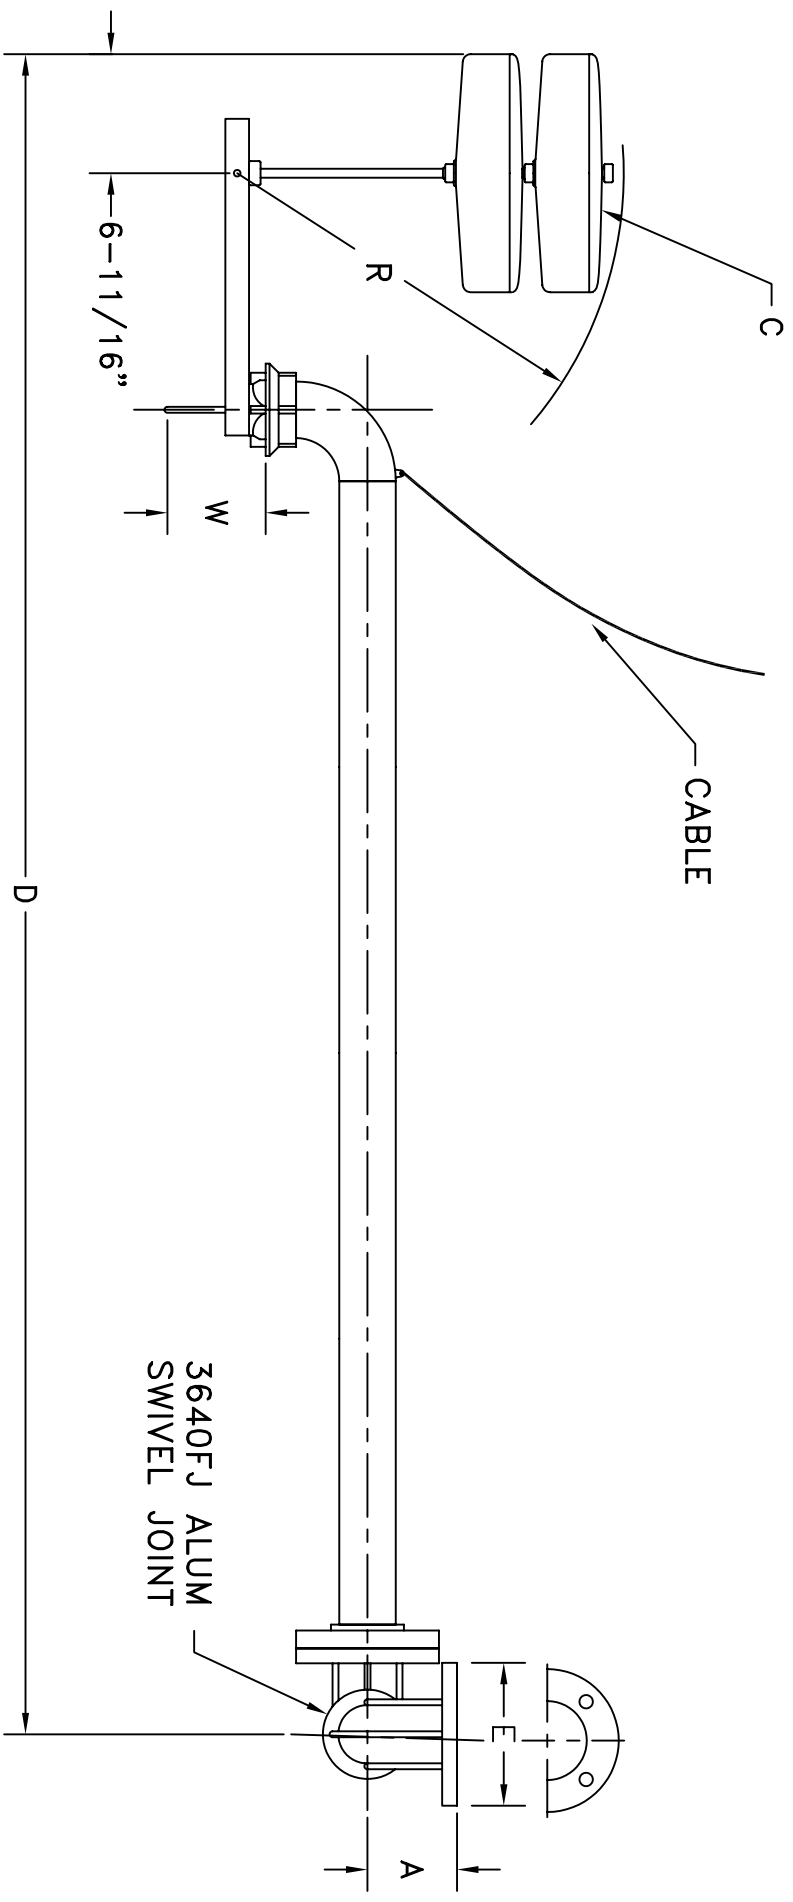

MATERIAL:
ALUMINUM

764 FLOATING SUCTION ASSEMBLY

SIZE	2"	3"	4"	6"
A	5-1/2"	5"	6-1/16"	7-3/4"
C (FLOATS)	1	2	2	4
D	121-1/4"	121-1/4"	121-1/4"	120-1/8"
E	6"	7-1/2"	9"	11"
R	28-1/8"	28-1/8"	28-1/8"	
W	6-1/2"	6-1/4"	6-1/2"	6-3/4"
∅ BOLT CIRCLE	4-3/4"	6"	7-1/2"	9-1/2"
NO. BOLTS - ∅	(4) 5/8"	(4) 5/8"	(8) 5/8"	(8) 3/4"