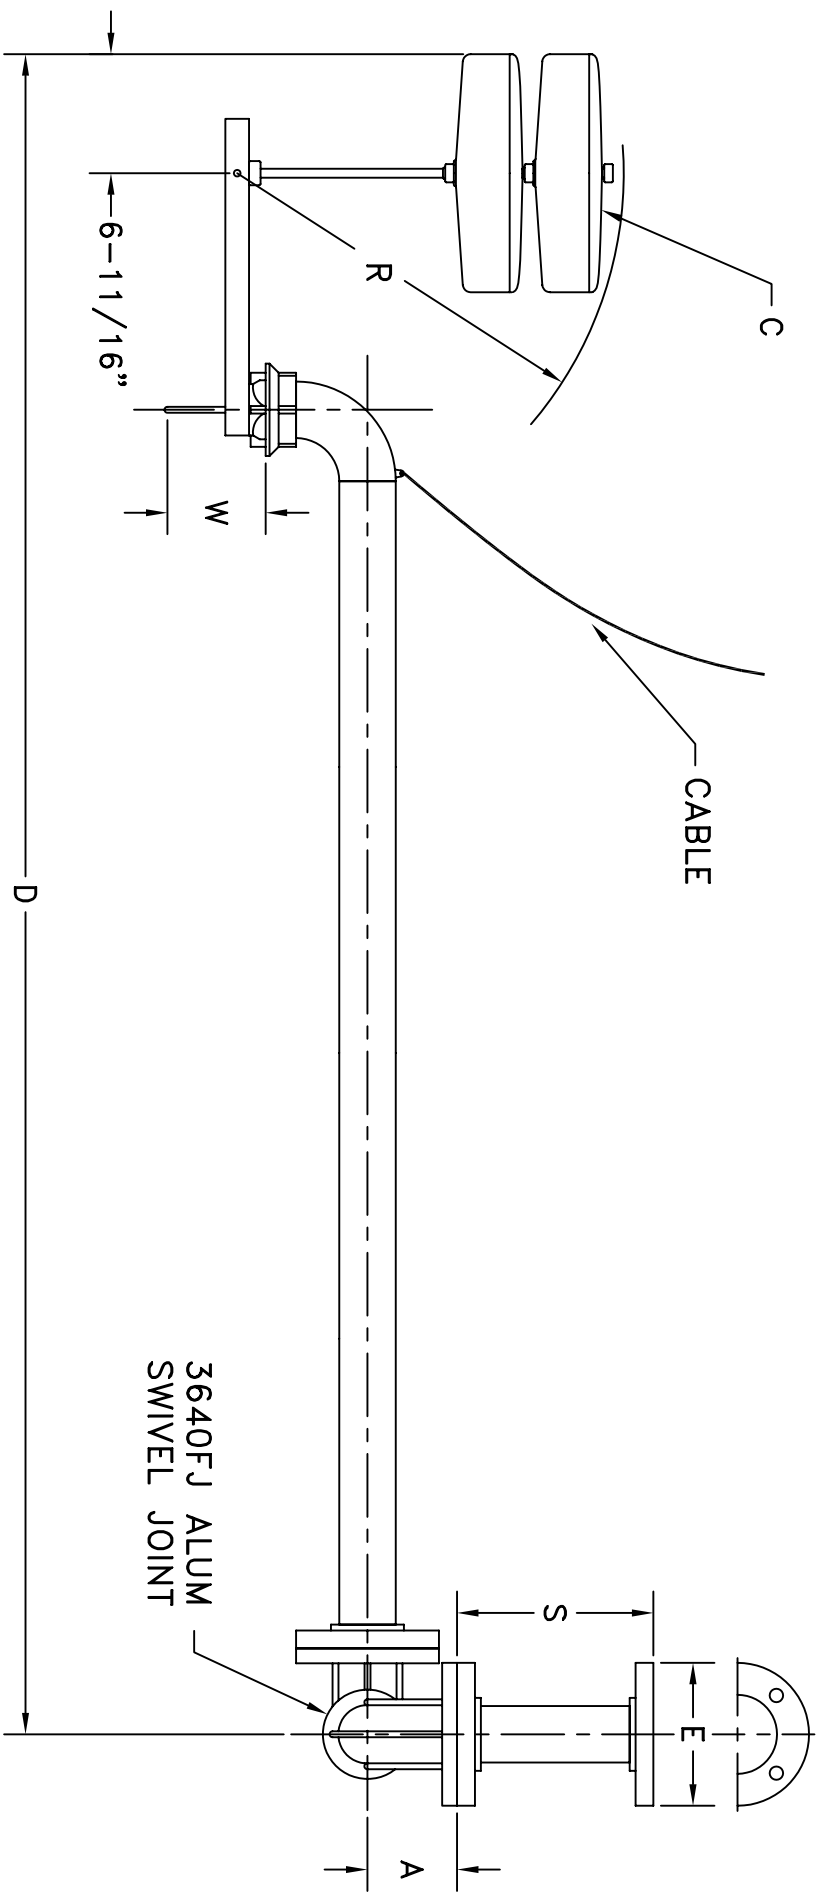

MATERIAL:  
ALUMINUM

### 764V FLOATING SUCTION ASSEMBLY

SIZE	2"	3"	4"	6"
A	5-1/2"	5"	6-1/16"	7-3/4"
C (FLOATS)	1	2	2	4
D	121-1/4"	121-1/4"	121-1/4"	120-1/8"
E	6"	7-1/2"	9"	11"
R	28-1/8"	28-1/8"	28-1/8"	28-1/8"
S	108"	108"	108"	108"
W	6-1/2"	6-1/4"	6-1/2"	6-3/4"
∅ BOLT CIRCLE	4-3/4"	6"	7-1/2"	9-1/2"
NO. BOLTS - ∅	(4) 5/8"	(4) 5/8"	(8) 5/8"	(8) 3/4"