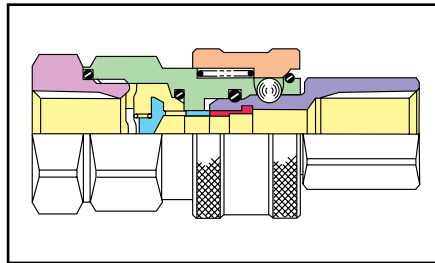

 Snap-Tite

For
Natural &
Propane Gas

GF
SERIES

GF Series — For Natural & Propane Gas

- **Safety** – Valve on coupler half will automatically shut off gas flow instantly when coupling is disconnected and automatically open on connection. Snap-tite's GF Series incorporates a safety fuse in the nipple to automatically shut off the gas supply to your gas appliance once temperatures exceed 350°F (177°C).
- **Size** – Available in sizes 1/4" through 1-1/4".
- **Construction** – GF series couplings are of brass construction.
- **Certified** – Snap-tite GF Series is certified by the Canadian Standards Association to meet ANSI Z21.41-1998 and CSA 6.9-M98 standards. This certification is for use with natural, manufactured and mixed gas, liquified petroleum and LP gas mixtures.
- **Dust caps and plugs** – Plastic dust caps for nipples and dust plugs for couplers are available to keep out dirt and grease when couplings are not in use.

Snap-tite fusible link protects against unwanted gas-fed fires.

Disconnected: Valve in coupler shuts gas off (QD valve should not be the only means to shut gas supply off over an extended period of time. A gas shut-off valve should be installed before the coupler for extended periods).

Connected: Valve opens allowing free flow of gas.

Valve automatically closes when temperature exceeds 350°F (177°C), thus preventing a gas-supported fire.

How to Order

To order, simply give the part number noted below for the size of gas line you will be connecting to. Gas units are sold as sets consisting of a valve coupler and a plain nipple with fusible link.