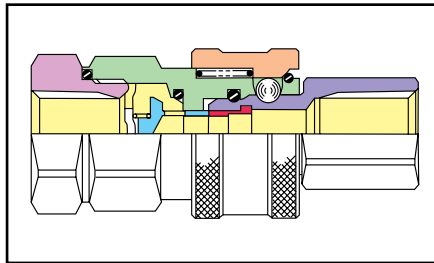

Connected: Valve opens allowing free flow of gas.